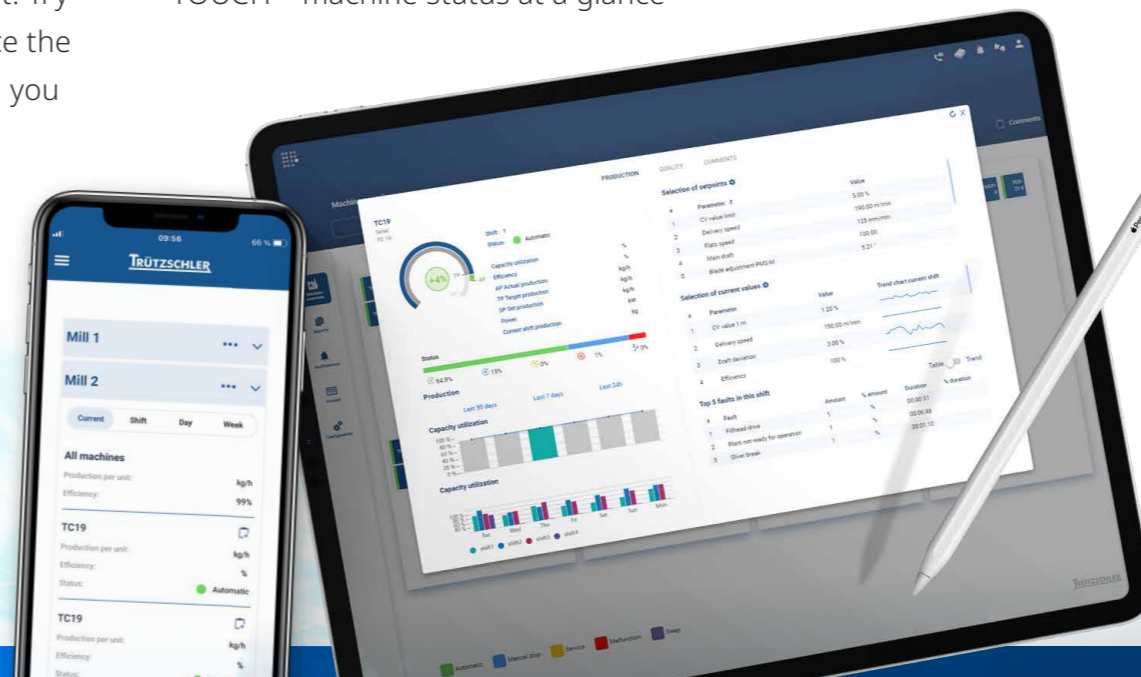

Wherever you are We are there

Take your production to the next level with our innovative digital solutions and unparalleled service. Digitalization is the key.

In your hands

Background monitoring of your mill on the go, giving you security and allowing you to focus on the things that really matter. All our services are optimized for mobile use and follow a cloud-based approach. Get in touch with our services via My Trützschler: One platform, one sign-on ▶ Access to all services

All features work together to make your everyday easier and more efficient. Try our platform today and experience the convenience of having everything you need in one place.

In your mill

Always informed, any time, any place. Trützschler offers a unique interaction of systems:

- In the office: My Mill and My Wires with advanced analysis and the new online training platform
- In the mill: Shop floor visuals for an optimal overview
- At the machine: T-LED and SMART TOUCH – machine status at a glance

Around the world

Trützschler service knows no borders. Our competent experts are ready to help you anytime, any place. And not just via phone or mail: We are there for you personally when you need us on site – knowing your processes and the general conditions in your region.